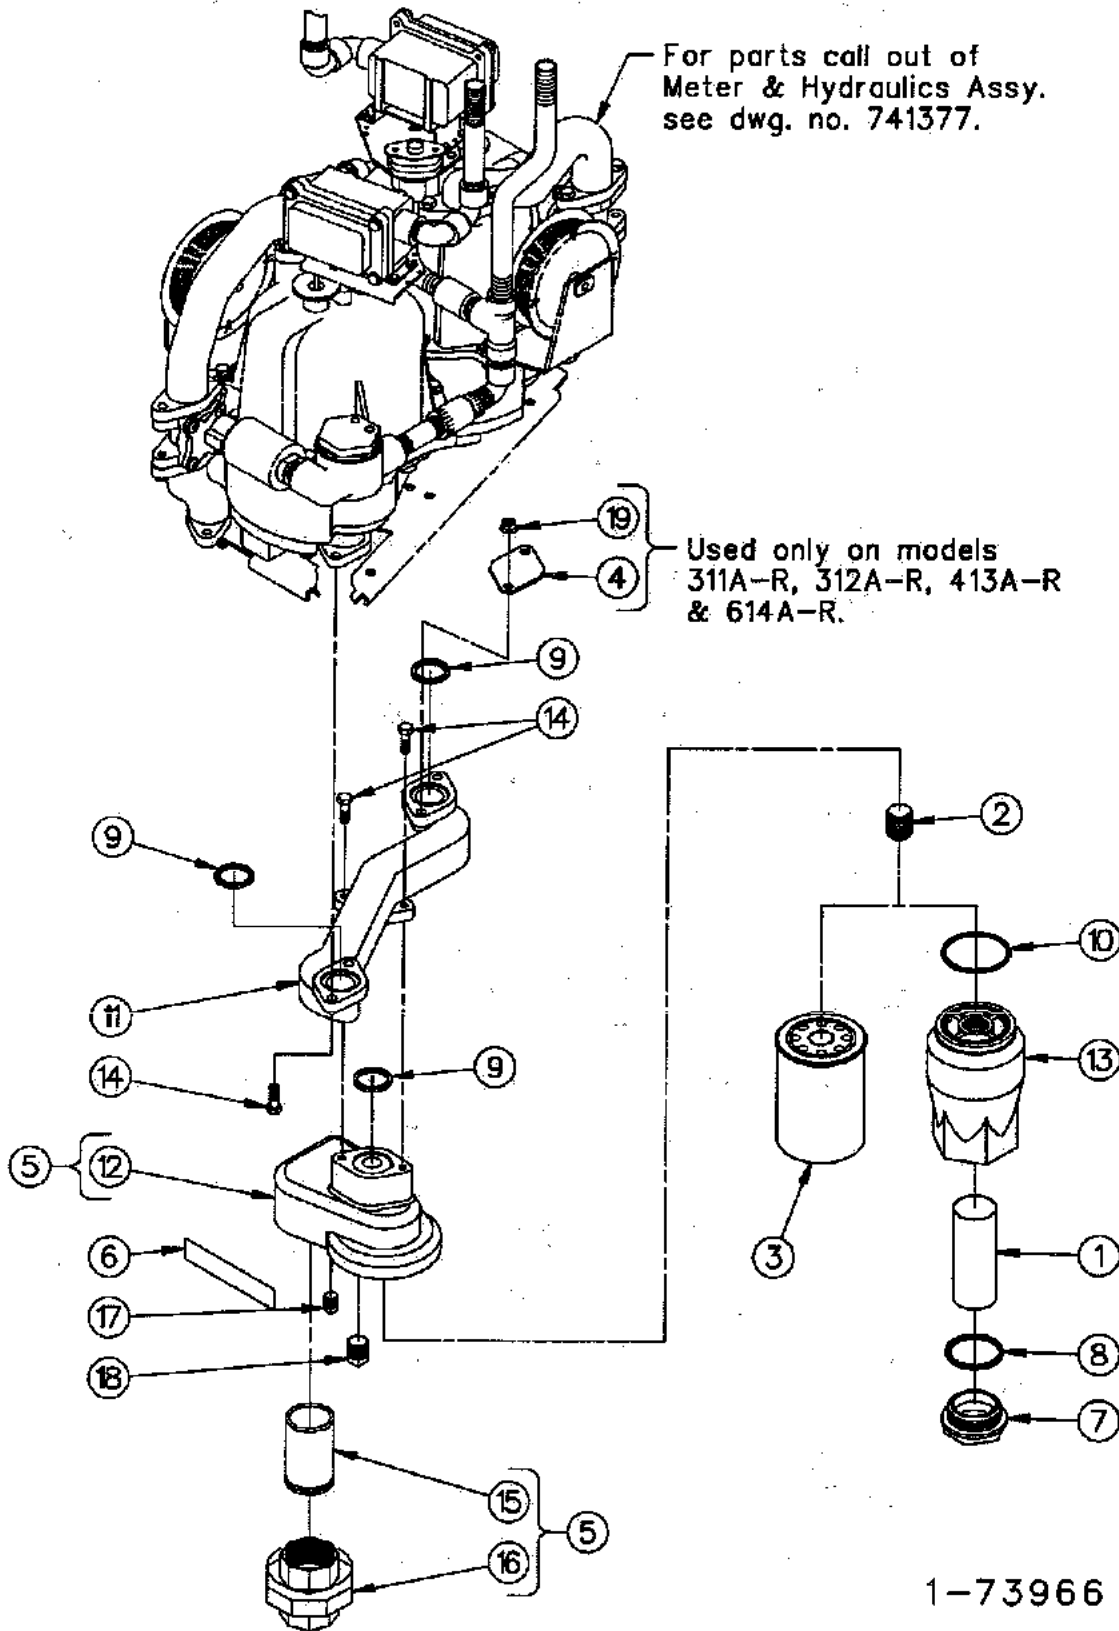

REMOTE CONTROL SYSTEM

(SINGLE FILTER DESIGN)

REMOTE CONTROL SYSTEM (SINGLE FILTER DESIGN)

ITEM NO.	PART NO.	DESCRIPTION
1	<u>Complete Suction Screen</u>	
	1-115075	Gasoline
	2-115075	Diesel
2	1-125865	1" x 1-1/8" Long Nipple
3	<u>Filter</u>	
	1-218950	Wix
	1-226999	Water Alert (Gasoline)
	2-226999	Water Alert (Diesel)
	3-226999	Water Alert (Alcohol)
4	1-228345	Manifold Cap
5	231848-1	Filter Body Assembly
6	1-232102	Warning Label
7	1-232289	Strainer Cap
8	2-313235	Gasket
9	13-313235	Gasket
10	16-313235	Gasket
11	2-418051	Manifold
12	1-420888	Filter Body
13	1-421041	Strainer Body
14	38-50361	5/16-18 x 1-3/4" Long Hex Head Cap Screw
15	130-50560	Pipe 1-1/2" x 10" Long
16	27-51780	1-1/2" Female Union
17	02-51891	1/4-18 Pipe Plug
18	04-51891	1/2-14 Pipe Plug
19	02-54752	5/16-18 M-F Flange Whiz-Lock Nut

1-73966