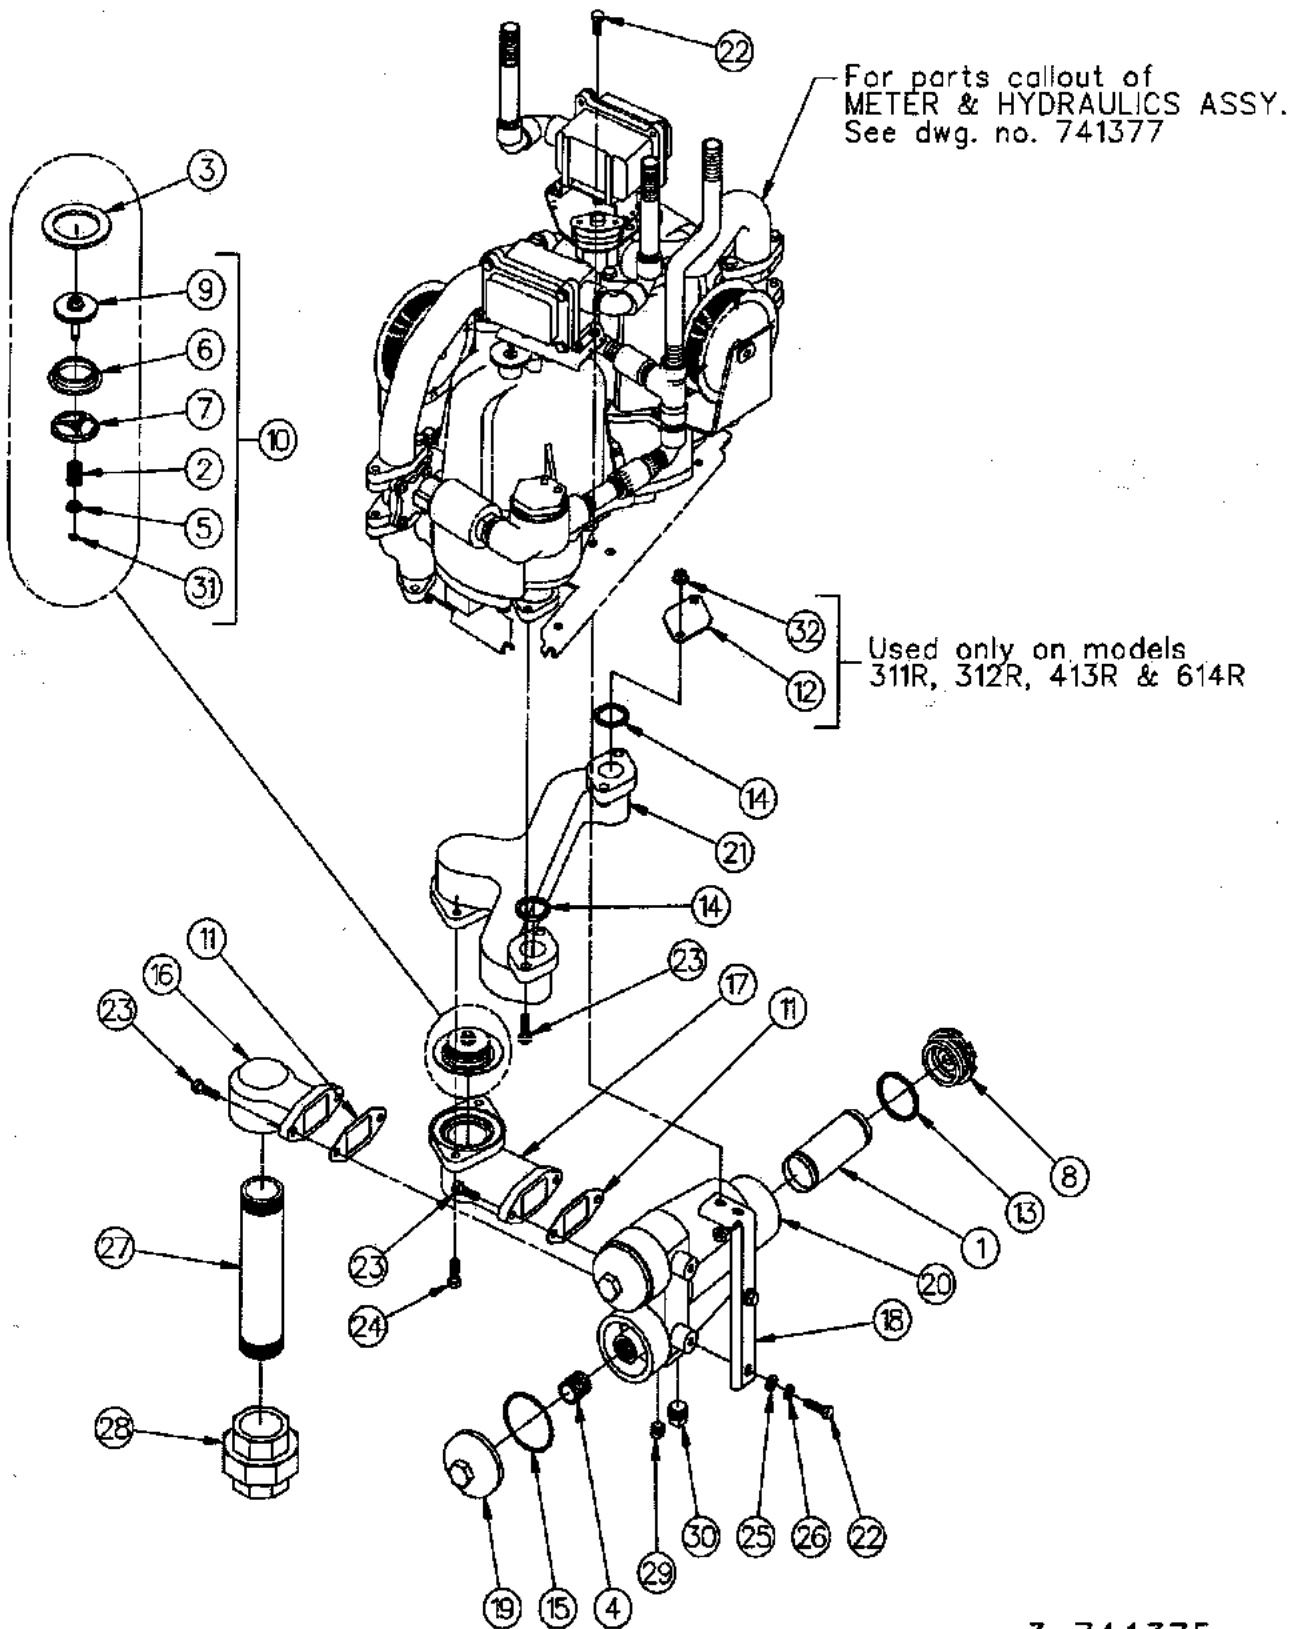

3-741375

TCS REMOTE CONTROL HYDRAULICS ASSY.
(DUAL FILTER DESIGN)

ITEM NO.	PART NO.	DESCRIPTION
1		<u>Strainer Screen Complete</u>
	1-115075	Gas
	2-115075	Diesel
2	1-121564	Poppet Spring
3	1-124296	Gasket
4	1-125865	1" x 1-1/8" Long Nipple
5	1-126871	Poppet Spring Washer
6	2-212443	Valve Seat
7	1-212444	Poppet Guide
8	1-215030	Suction Strainer Cap
9	216132-1	Valve Poppet Assembly
10	216133-1	Check Valve Assembly (Includes Items #2, 5, 6, 7, 9 & 31)
11	1-227765	Gasket
12	1-228345	Manifold Cap
13	2-313235	Gasket
14	13-313235	Gasket
15	16-313235	Gasket (Used Only With Cap)
16	1-317410	Inlet Adapter
17	1-317411	Check Valve Adapter
18	1-317456	Filter Body Bracket
19	1-318183	Cap
	1-218950	Wix Filter
	1-226999	Water Alert Filter (Gas)
	2-226999	Water Alert Filter (Diesel)
	3-226999	Water Alert Filter (Alcohols)
20	1-417286	Filter - Strainer Body (No longer available, use single filter design dwg. no. 73966)
21	1-418022	Manifold
22	32-50361	5/16-18 x 5/8" Long Hex Head Cap Screw
23	35-50361	5/16-18 x 1" Long Hex Head Cap Screw
24	296-50361	5/16-18 x 1-1/8" Long Hex Head Cap Screw
25	08-50621	5/16" Plain Washer
26	14-50641	5/16" Lockwasher
27	128-50560	1-1/2" x 8" Long Pipe Nipple
28	27-51780	1-1/2" Female Union
29	02-51891	1/4-18 Pipe Plug
30	04-51891	1/2-14 Pipe Plug
31	08-53270	Reliance Square Snap Ring (Closed)
32	02-54752	5/16-18 M-F Flange Whiz Lock Nut