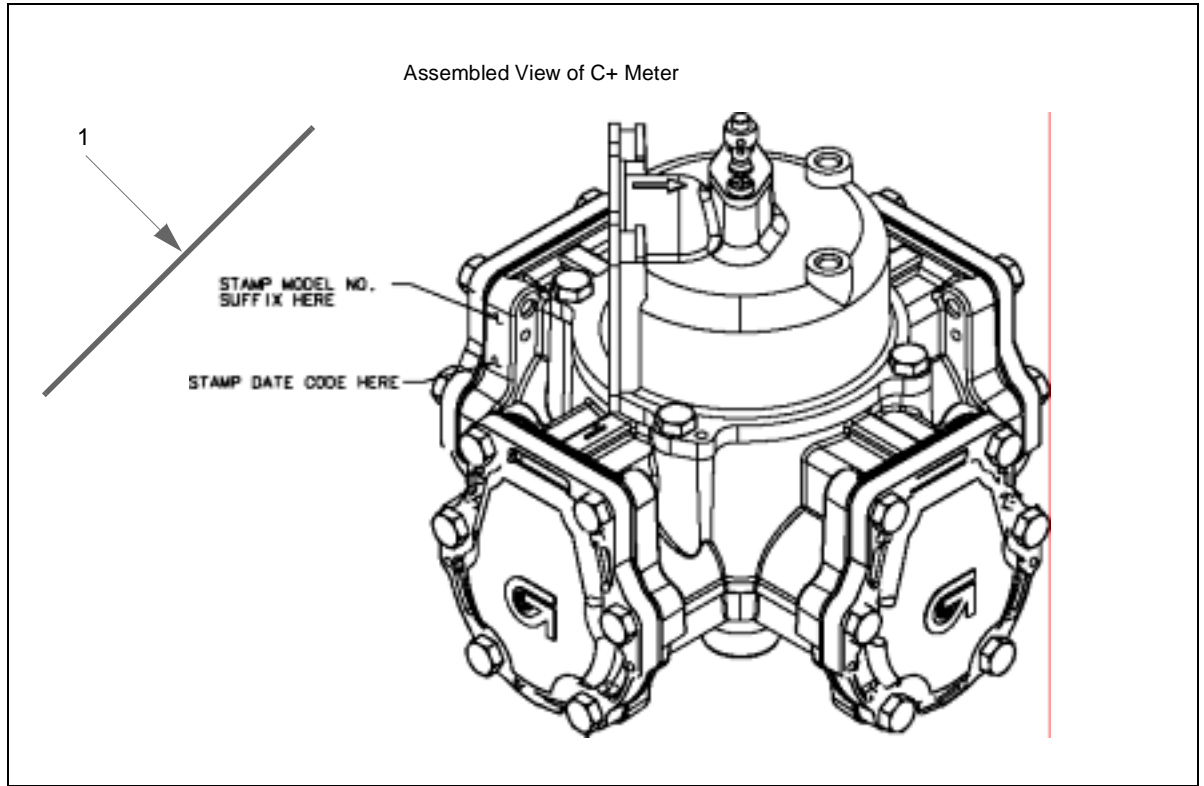

7 – Meter Section

C+ Meter

Item #	Description	Current Part	Previous Part	Quantity
1	C+ Meter Assembly	T19976-G3S	-	(See Note 1)
	• MDE-3892 C+ Meter Master Seal Service Kit Installation <i>{Reference Only}</i>	K96618	-	(See Note 2)
	• Meter Quad Ring Top Seal Replacement Kit <i>{Reference Only}</i>	K35222	-	(See Note 3)

Notes:

1. C+ Meter is ordered only as an assembly.
2. MDE-3892 provides information on how to install K96618 C+ Meter Master Seal Service. Kit provides materials and instructions for complete changeout of all seals as a major rebuild.
3. MDE-2188 provides information on how to install K35222 Kit. Kit contains enough top seals to service (10) meters.