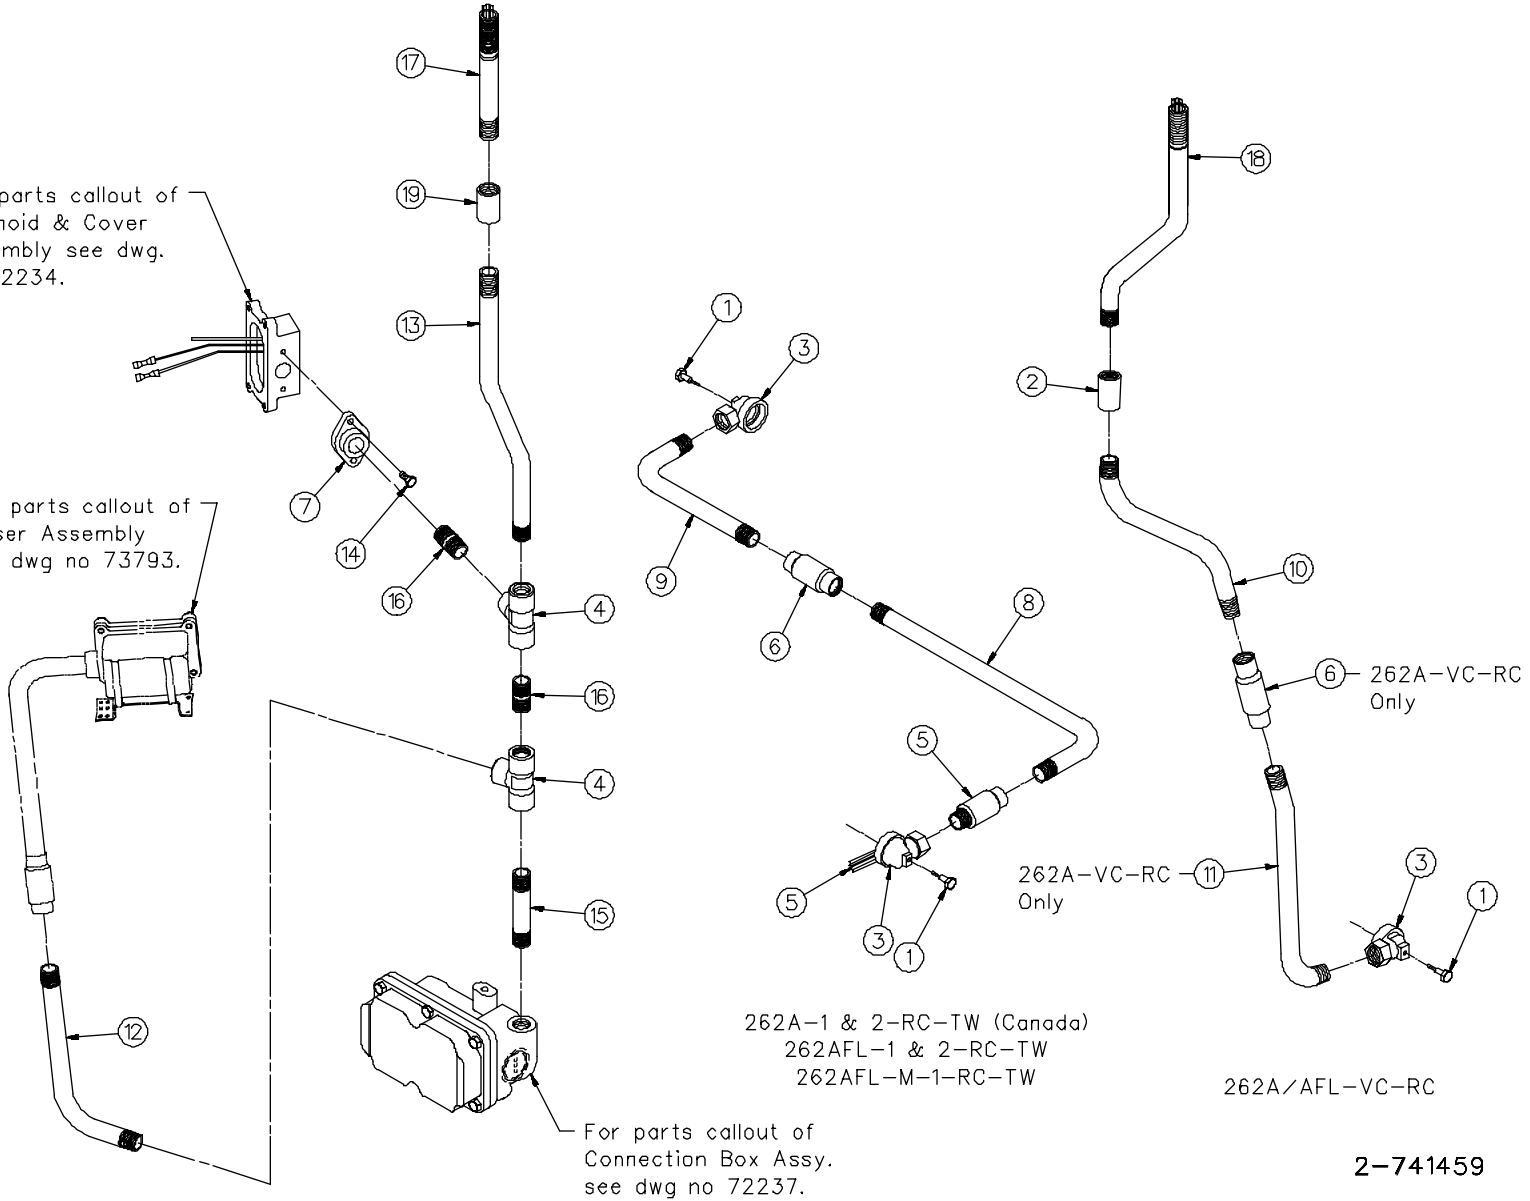

CONNECTION BOX & CONDUIT ASSEMBLY

262A/AFL, 262A/AFL-RC, 262A/AFL-1-TW,
262A/AFL-1 & 2-RC-TW, 262A/AFL-VC-RC

For parts callout of Solenoid & Cover Assembly see dwg. no 72234.

For parts callout of Pulser Assembly see dwg no 73793.

262A/AFL-VC-RC

262A-1 & 2-RC-TW (Canada)
262AFL-1 & 2-RC-TW
262AFL-M-1-RC-TW

2-741459