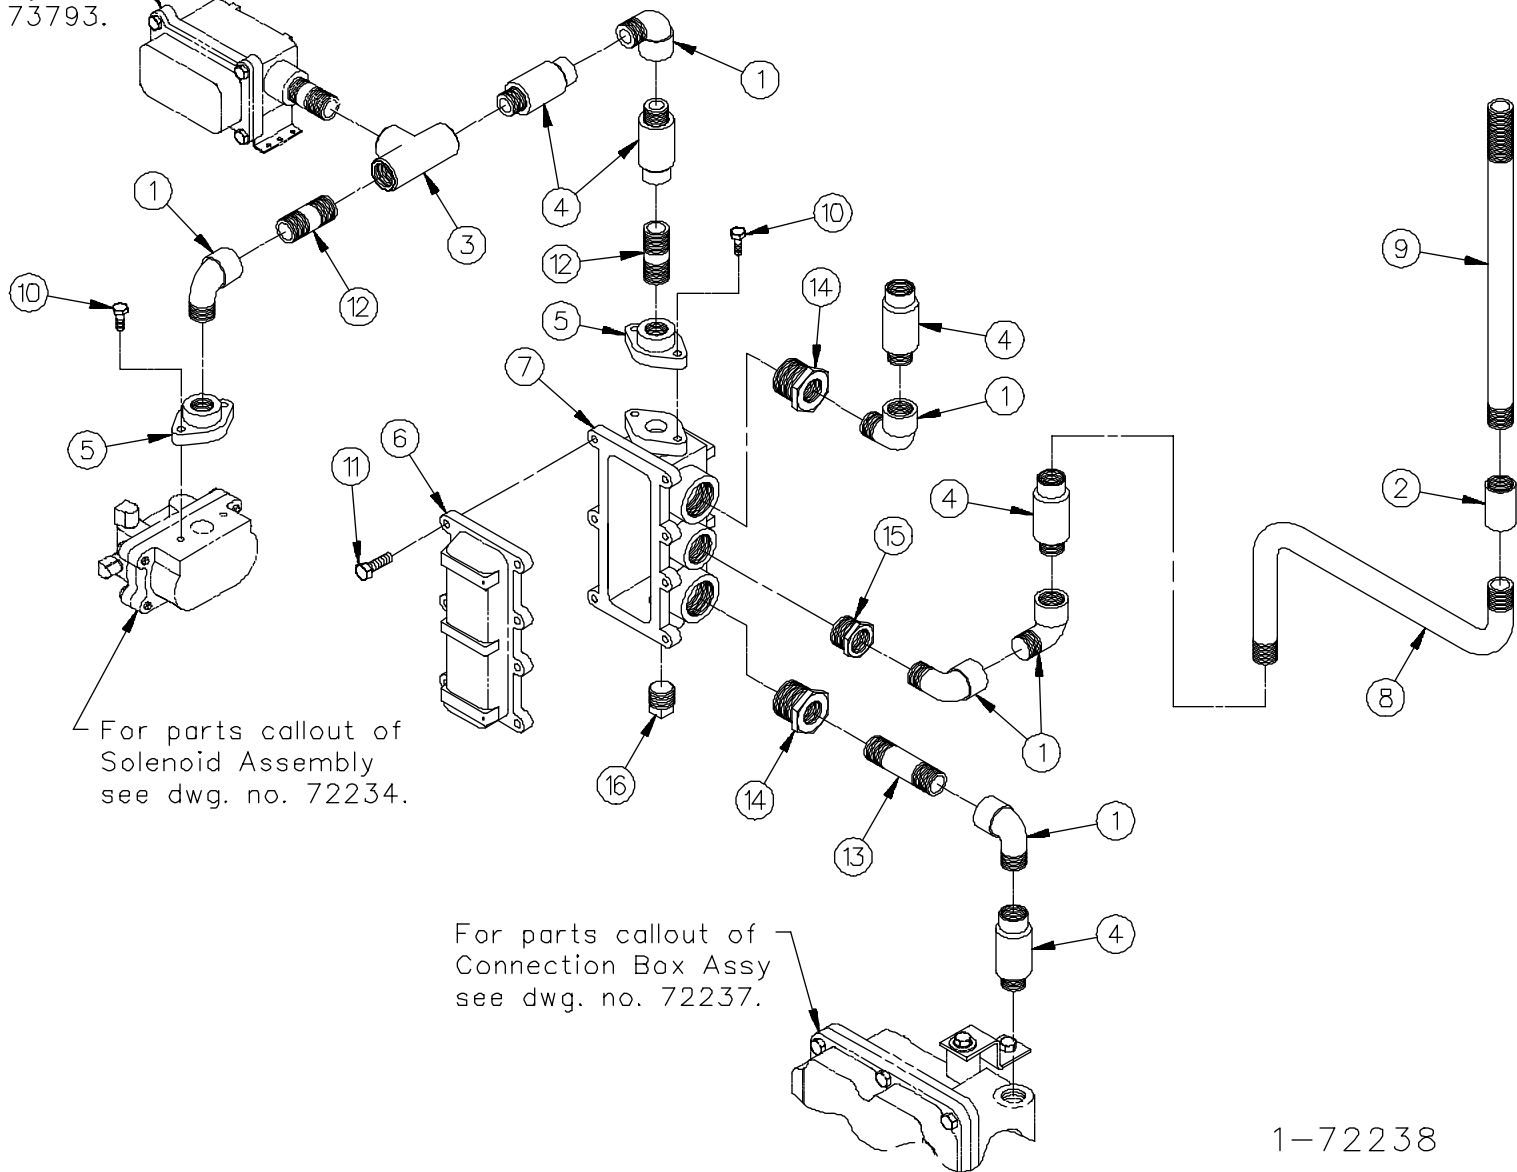

CONNECTION BOX & CONDUIT ASSEMBLY

(262A-HS)

For parts callout of
Pulser Assembly
see dwg. no. 73793.

For parts callout of
Solenoid Assembly
see dwg. no. 72234.

For parts callout of
Connection Box Assy
see dwg. no. 72237.

1-72238

CONNECTION BOX & CONDUIT ASSEMBLY (262A-HS)

<u>Item</u>	<u>Part No.</u>	<u>Description</u>
1	1-128035	1/2" x 90° Street Elbow
2	1-130617	Straight Coupling
3	1-217337	1/2" Conduit Tee
4	1-218941	Expansion Union (Male-Female)
5	1-220834	Conduit Flange
6	1-311341	Connection Box Cover
7	2-410018	Connection Box
8	3-420578	Conduit
9	421099-	Conduit & Harness Assembly
10	03-50361	1/4-20 x 3/4" Long Hex Head Cap Screw
11	05-50361	1/4-20 x 1" Long Hex Head Cap Screw
12	15-50710	1/2" x 2" Long Conduit Nipple
13	26-50710	1/2" x 3" Long Conduit Nipple
14	12-51851	1" x 1/2" Bushing Hexagon
15	07-51852	3/4" x 1/2" Bushing Hexagon
16	04-51901	1/2" Pipe Plug

For complete Connection Box Assembly order:

420646-1   262A-HS

Reference: Trim Assembly 420038

Chassis Assembly 420091

Conduit Assembly 420644

Pulser & Solenoid Assembly 420645