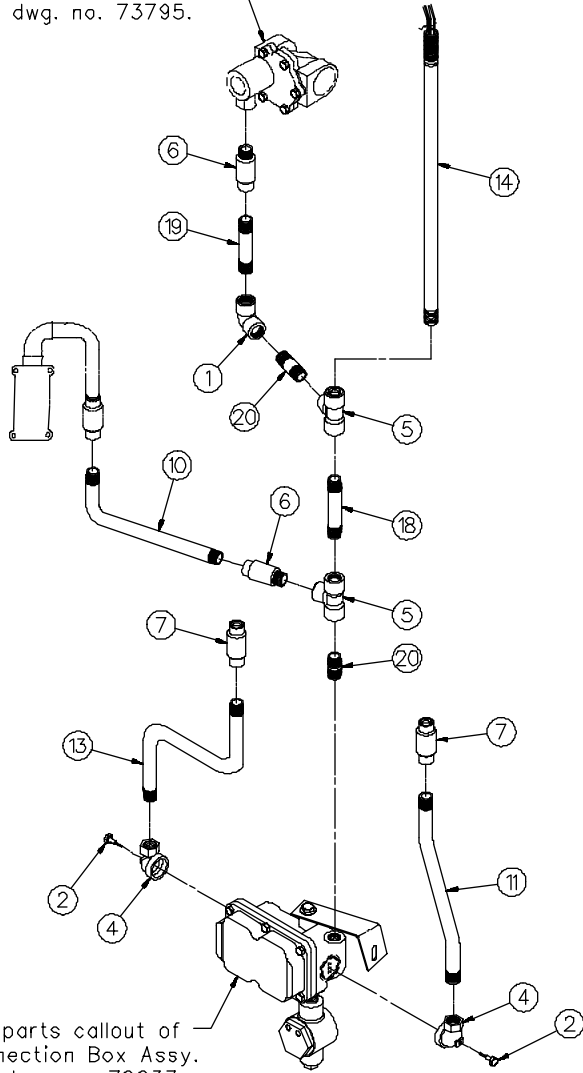

CONNECTION BOX & CONDUIT ASSEMBLY 262A MASTER/SATELLITE SERIES

For parts callout of
Outlet Discharge Assy.
see dwg. no. 73795.

For parts callout of
Connection Box Assy.
see dwg. no. 72237.

262AFL-HV-LCS-RC

For parts callout of
Solenoid & Cover Assy.
see dwg. no. 72234.